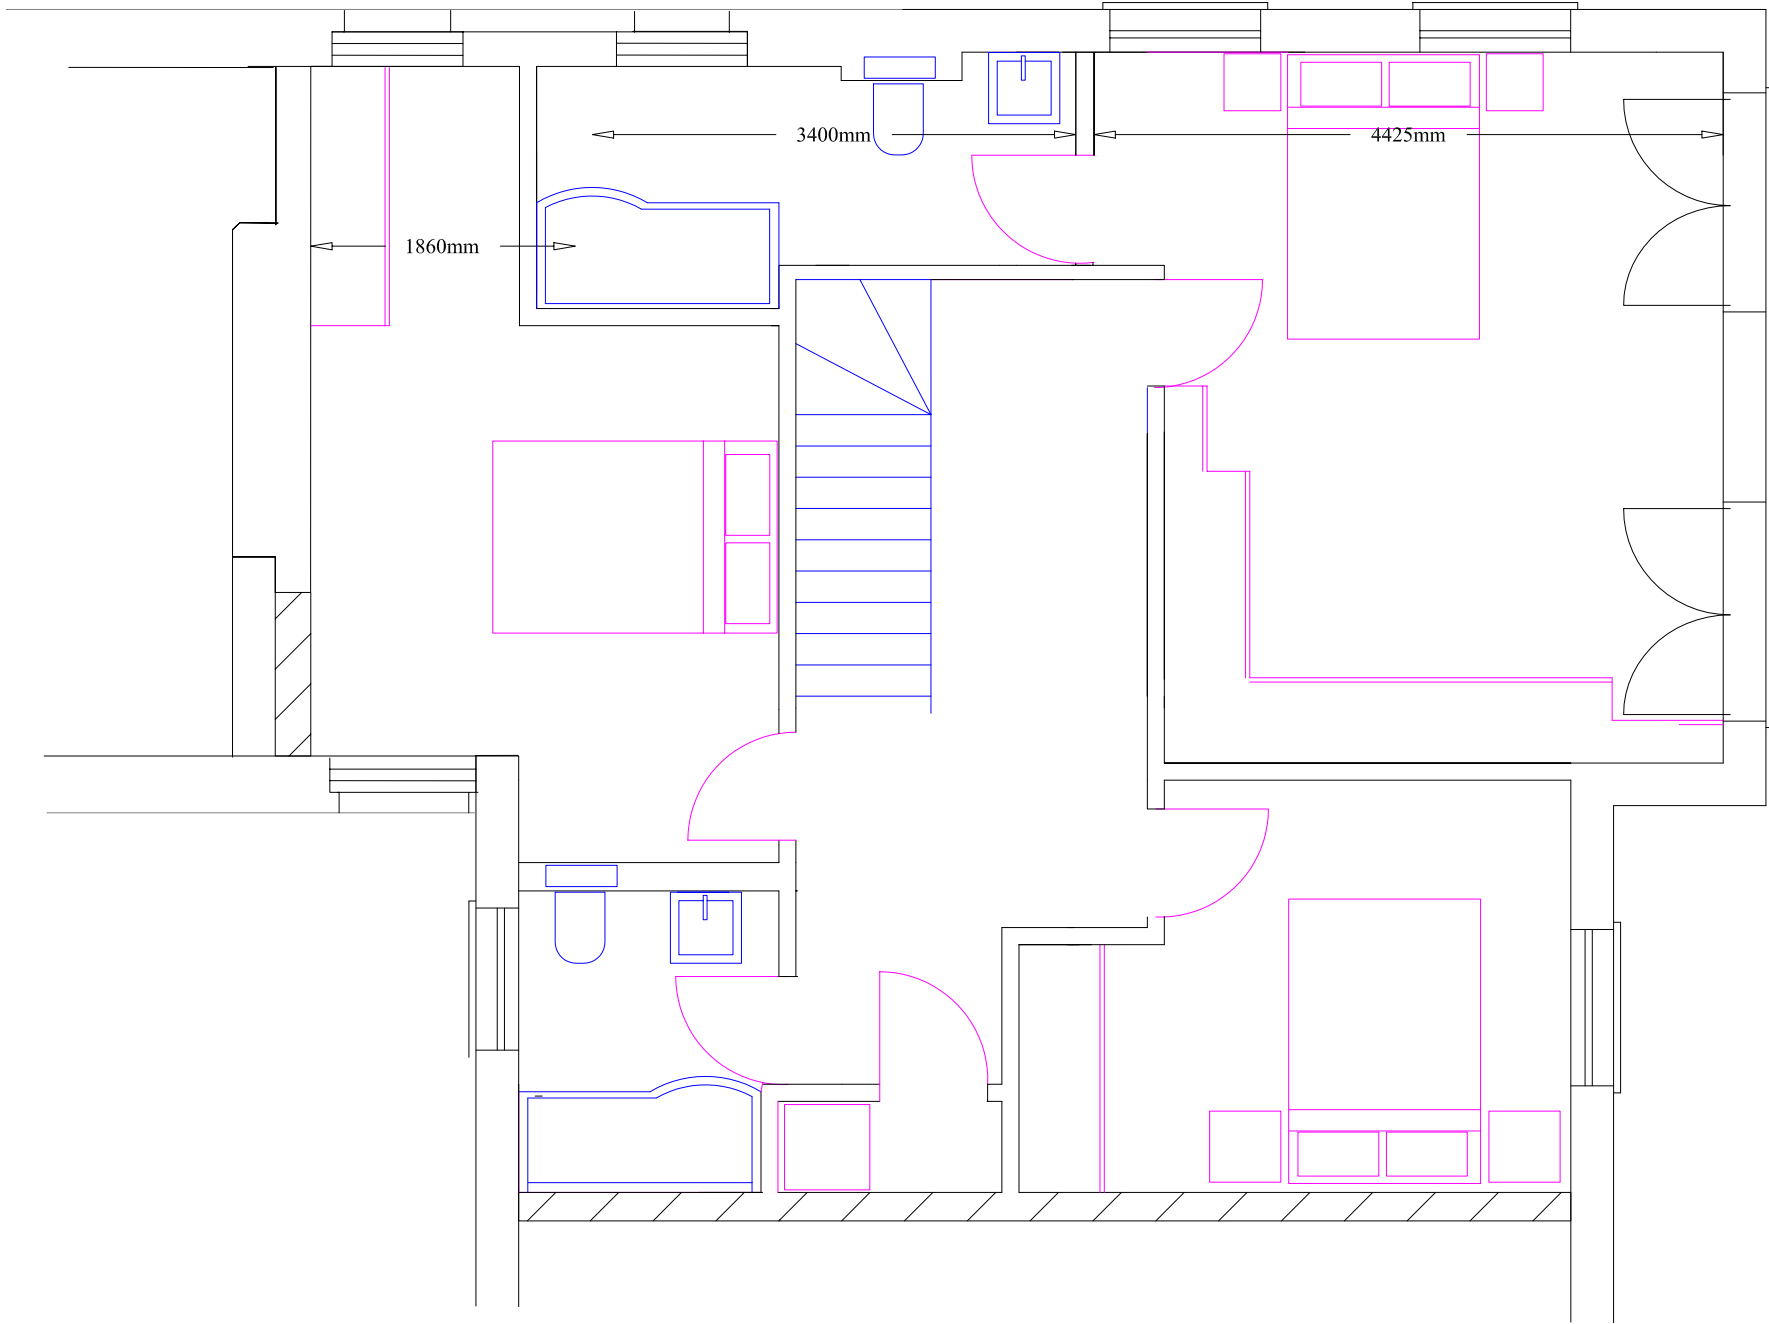

WET ROOM

LARDER

Apartment 10 Entrance.

1860mm

3400mm

4425mm